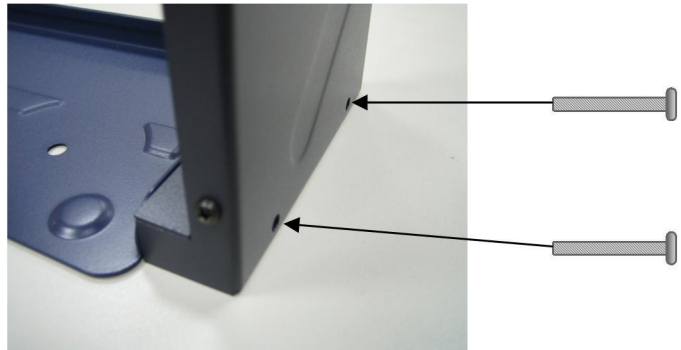

TLM-702JF LCD PANEL HOLDER

Instruction Manual

Package Contents:

The following items should be included in the box. If any items are missing please contact your supplier.

1 x Base Plate

1 x Right Side Panel

1 x Left Side Panel

4 x Side Panel Screws

4 x Thumb Screws

Assembly

Attach the Left Side Panel to the Base Plate using 2 x Side Panel Screws.

Attach the Right Side Panel to the Base Plate using 2 x Side Panel Screws.

Attach the TLM-702 Monitor to the TLM-702JF using the 4 x Thumb Screws – 1 in each corner.

Service and Support

It is our goal to make your products ownership a satisfying experience. Our supporting staff is available to assist you in setting up and operating your system. Please refer to our web site www.datavideo-tek.com for answers to common questions, support requests or contact your local office below.