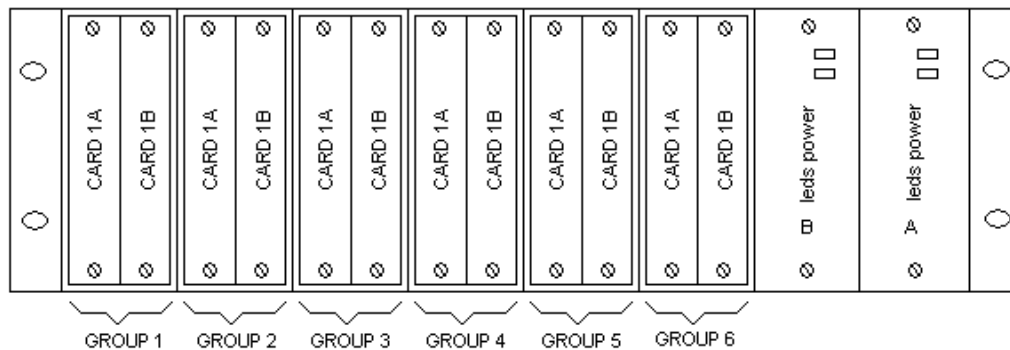

## TR7000 – Rack Frame for Interfaces

Intercom interfaces are inserted into a rack-mounted frame (3 units high) with up to 12 slots. It is provided with redundant power supply (wide range). Leds indicate missing or faulty PS.

Rear view of TR7000 with rear panels

Rear panels of the interface boards can be single or double:

Front view - TR7000 with double rear panels (12 boards)

Front View - TR7000 with single rear panels (6 boards)