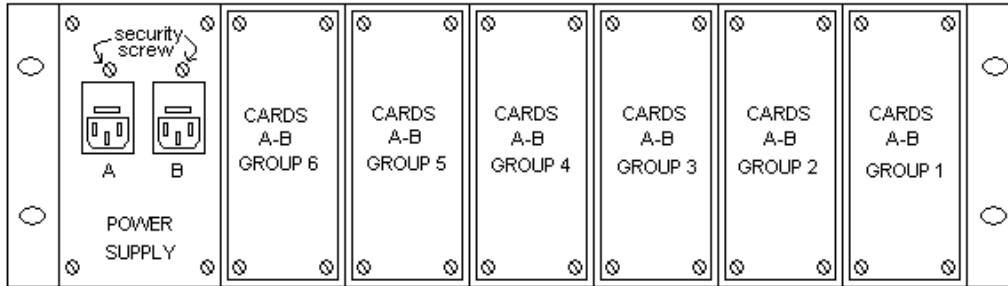

## TR7000 – Rack Frame for Interfaces

Intercom interfaces are inserted into a rack-mounted frame (3 units high) with up to 12 slots. It is provided with redundant power supply (wide range). Leds indicate missing or faulty PS.