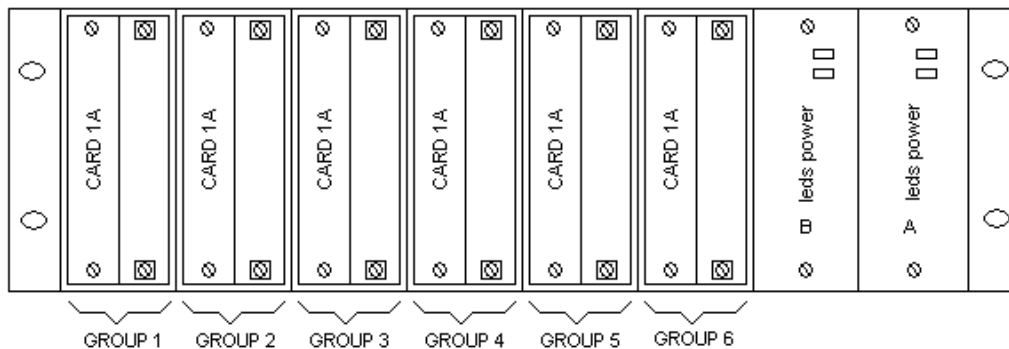

## TR7000 – Rack Frame for Interfaces

Intercom interfaces are inserted into a rack-mounted frame (3 units high) with up to 12 slots. It is provided with redundant power supply (wide range). Leds indicate missing or faulty PS.

Rear view of TR7000 with rear panels

Rear panels of the interface boards can be single or double:

Front view - TR7000 with double rear panels (12 boards)

Front View - TR7000 with single rear panels (6 boards)