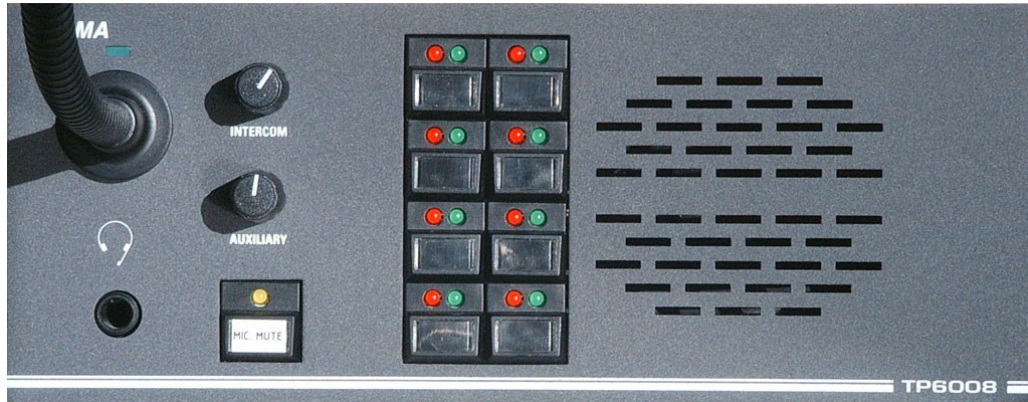

KROMA TELECOM

TP6008 – 8-key Analogue User Panel

TP6008 is a 8-key user panel with 2RU and half rack. At the front panel we might find its eight crosspoint keys with double led (thru Map6000 config programme, each key can be assigned to a command. Keys work in latching or PTT mode or both), mute key with led, main volume potentiometer (audio signals are balanced), aux volume potentiometer, jack connector for headset, microphone (which is provided with the panel) and built-in speaker. Note that a dynamic mic (with its preamplifier) can be also connected.

At the rear panel, we might find: Mains plug (Kroma panels are locally powered so the distance covered is longer -cable used is of three-shielded-pair type), tally I/O (activated with a 24-48v tension and can be programmed as if a key) and two 9-pin SubD connector: one for connecting to matrix, the other as an aux analogue I/O for on-air monitoring puposes (return programme signal).

- LOUDSPEAKER

Type eliptic 5" x 3"
Impedance: 8 Ohm

- CONTROL PORT:

RS-422/19.200 bps or PDM

- GENERAL

Supply voltage: 110 V / 220 V AC \pm 10 %
Consumption: Max. 22 VA
Operating temperature: 0 \div 50 $^{\circ}$ C
Weight: 0.8 Kg
Sizes (width x Height x Depth): 220 x 88 x 160 mm