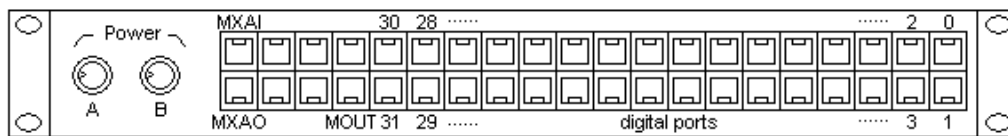

KROMA TELECOM

TM7000 – DIGITAL INTERCOM MATRIX Plus MASTER UNIT

In only one unit high, 32 matrix ports are available for TP7000 user panels, TR7000 interface boards and TW7000 wireless beltacks to be connected:

TM7000 Matrix

Matrix is controlled and synchronized from the Master unit, which can handle up to 128 ports:

Kroma provides the master-matrix connection, which is done thru twisted 8-wire FTP CAT 5 with RJ45 connectors. System is totally escalable. Interconnection of 32 matrixes is done in ring mode. See its LCD below: