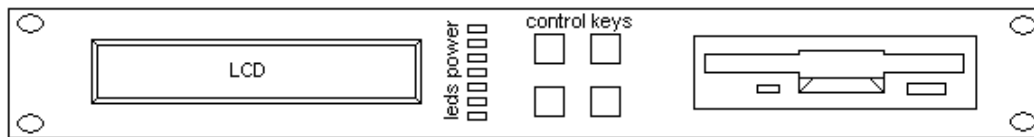

KROMA TELECOM

TM7000 – DIGITAL INTERCOM MATRIX Plus MASTER UNIT

In only one unit high, 32 matrix ports are available for TP7000 user panels, TR7000 interface boards and TW7000 wireless beltacks to be connected:

TM7000 Matrix

Matrix is controlled and synchronized from the Master unit, which can handle up to 128 ports:

Kroma provides the master-matrix connection, which is done thru twisted 8-wire FTP CAT 5 with RJ45 connectors. System is totally escalable. Interconnection of 32 matrixes is done in ring mode. See its LCD below:

Its RAM keeps the active crosspoint map while its ROM has the saved 8 maps. Once edited by Indico config programme, they can be loaded thru floppy disk or a serial connection to a PC. New crosspoints can be created in real time, acting online on the active map.