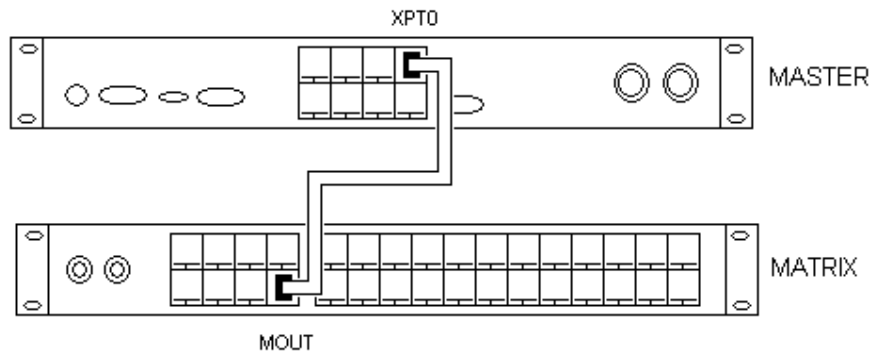

KROMA TELECOM

TM7000 – DIGITAL INTERCOM MATRIX Plus MASTER UNIT

In only one unit high, 32 matrix ports are available for TP7000 user panels, TR7000 interface boards and TW7000 wireless beltacks to be connected:

TM7000 Matrix

Matrix is controlled and synchronized from the Master unit, which can handle up to 128 ports:

Kroma provides the master-matrix connection, which is done thru twisted 8-wire FTP CAT 5 with RJ45 connectors. System is totally escalable. Interconnection of 32 matrixes is done in ring mode. See its LCD below:

Its RAM keeps the active crosspoint map while its ROM has the saved 8 maps. Once edited by Indico config programme, they can be loaded thru floppy disk or a serial connection to a PC. New crosspoints can be created in real time, acting online on the active map.