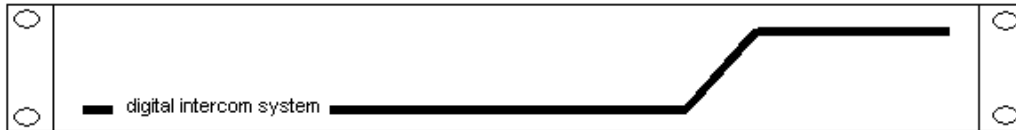

KROMA TELECOM

TM7000 – DIGITAL INTERCOM MATRIX Plus MASTER UNIT

In only one unit high, 32 matrix ports are available for TP7000 user panels, TR7000 interface boards and TW7000 wireless beltacks to be connected:

TM7000 Matrix

Matrix is controlled and synchronized from the Master unit, which can handle up to 128 ports:

Kroma provides the master-matrix connection, which is done thru twisted 8-wire FTP CAT 5 with RJ45 connectors. System is totally escalable. Interconnection of 32 matrixes is done in ring mode. See its LCD below:

Its RAM keeps the active crosspoint map while its ROM has the saved 8 maps. Once edited by Indico config programme, they can be loaded thru floppy disk or a serial connection to a PC. New crosspoints can be created in real time, acting online on the active map.