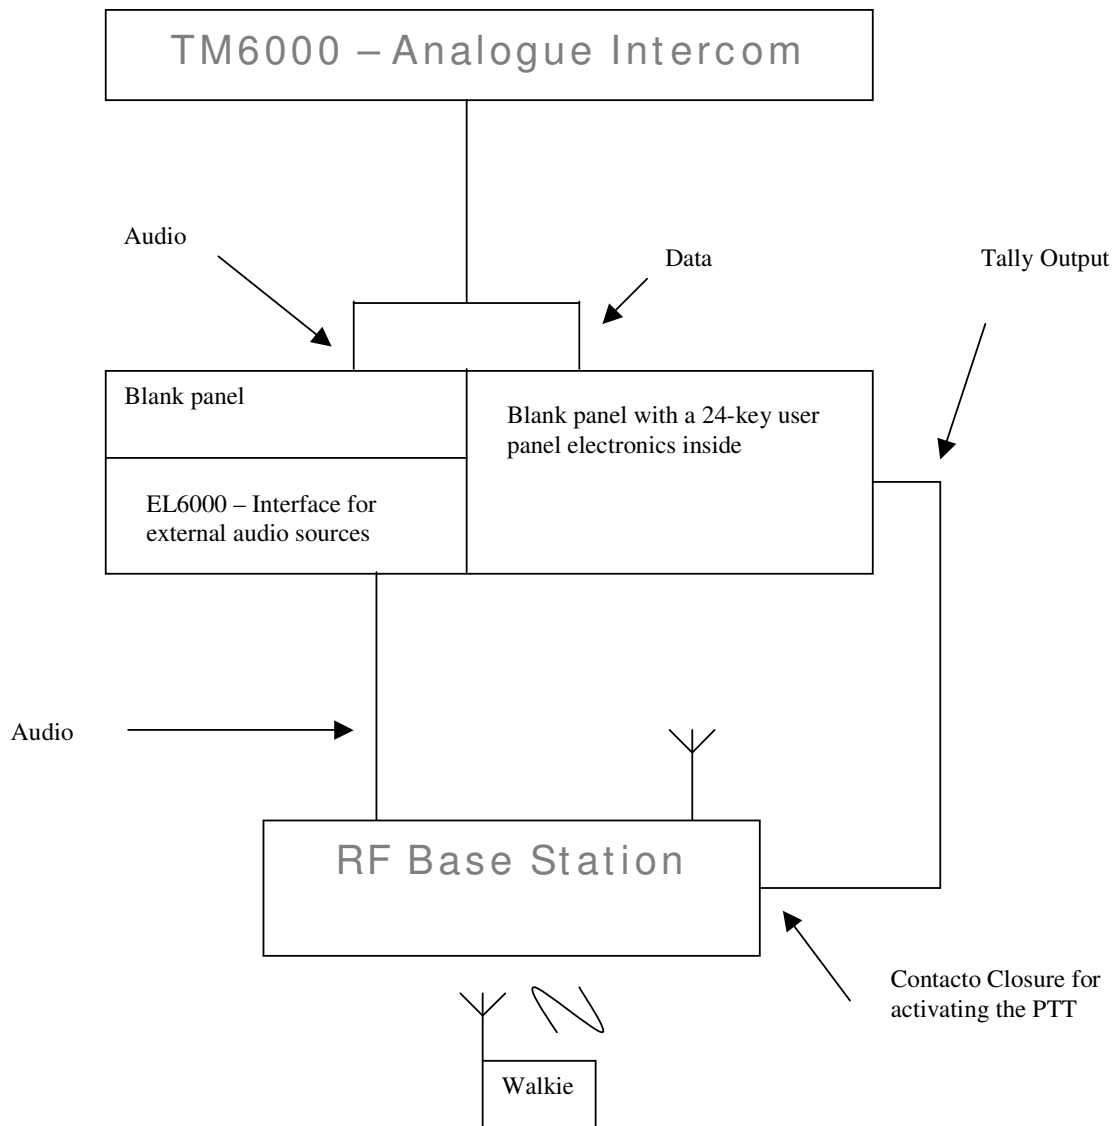

KROMA TELECOM

IR6000 – Interface for PTT activation

This equipment activates the PTT (push-to-talk) of the walkie Base Station (wireless RF) thru its contact closure. So we can activate the crosspoint between an user panel and the person that carries the walkie talkie (which is half-duplex). In the end, it remotely controls the base station to open the communication channel from an intercom user panel. When the user panel stops pressing the key, it allows the walkie user to speak.

It has two units high and 19" (full rack). With one port.

KROMA TELECOM

La Granja 80 – Pol Ind Alcobendas
28108 MADRID – SPAIN

Tel +34.91.661.4514 Fax +34.91.661.5875 Email sales@kromatelecom.com

www.kromatelecom.com