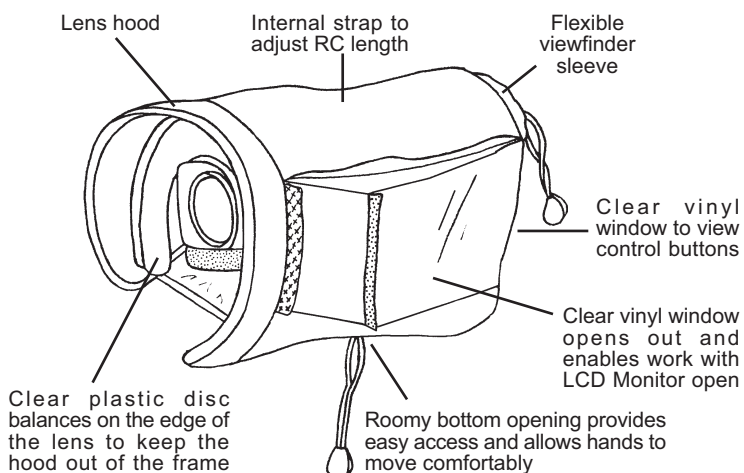

COMPACT RAIN COVER-18

SPECIFICATIONS SUBJECT TO CHANGE WITHOUT NOTICE. 230303.

EXO - CAMERA CASES

FOR MINI-DV AND HIGH 8 CAMERAS

EXO-11 (ccc-1111)

ORDER CODE KT / VA-1111	L 11.5" 29 cm	W 5.5" 14 cm	H 6.5" 16.5 cm	Wt. 2.10 lbs 0.96 Kg

EXO-11 accommodates a variety of DV and High - 8 camcorders + Accessories. The case opening system enables access to your equipment while in carrying position. A back service door gives you an additional storage compartment. The **EXO-11** offers several carrying options: Over the shoulder or across the chest with BSS shoulder strap, on the waist with belt attachment, by hand with PIPAD padded handle.

KATA'S UNIQUE FEATURES

(See catalog for details)

- Yelloop (yellow "loop" interior fabric)
- Modi-Vers
- BSS shoulder strap
- Filter Sleeve Connector
- On Board dimensions

MATERIALS

- *Fabric:* DuPont® 1000 denier Cordura® and specially fabricated Nycore with fluorocarbon based water-repellent finish on the outside and three layers of polyurethane coating on the inside.
- *Straps:* High tenacity Polypropylene and Nylon webbing.
- *Padding:* Cross-linked Polyethylene-foam in shoulder straps and handles.
- *Zippers:* Silent action YKK® coil and molded zippers.
- *Buckles:* ITW® and Duraflex® Nylon and Acetal buckles.

OPTIONS

- KT/VG-FL43, KT/VG-FL62, KT/VG-FL82 Filter Sleeves
- KT/VG-MDK-10, VG-MDK-20, Modi-Vers Kits

See flip side for Camera Reference Chart

CRC-18 (RC-18)

ORDER CODE KT / VA-801-18				Wt. 0.26 lbs 0.12 Kg

Compact Rain Cover 18 is designed to protect Mini DV and Hi-8 camcorders which fit into the **EXO-11** camera case.

MATERIALS:

- Crystal clear vinyl window
- High density nylon fabric, treated with 3 layers of PU component coating
- Fastex-ITW® nylon or acetal buckles

*SOLD SEPARATELY

Development & production by **KATA** Ltd.
POB 4253 Jerusalem, Israel 91042
Tel: +972-2-5388844
Fax: +972-2-5388845
www.kata-bags.com
Info: technical@kata-bags.com
Sales: video@kata-bags.com

KATA. A SIMPLE CASE OF BETTER DESIGN.