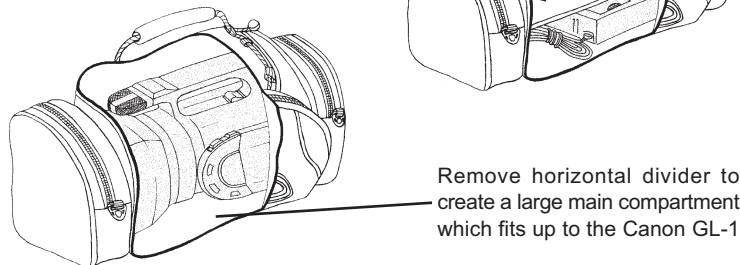

## PACKAGING OPTIONS:

Modi-Vers: Modular dividers can be customized to meet your needs

Long divider strip can be cut in length to perfectly secure your camera in place

Horizontal divider to create two separate compartments

CCC-2001  
Optional (not included)

PIPAD padded handle

Mod-U-Lox® (MUX) connectors allow the user to connect additional pouches to the bag, like the CCC-2001

Two securing loops on the ends of the pouch can be attached to the hook buckles on the bottom of the case.