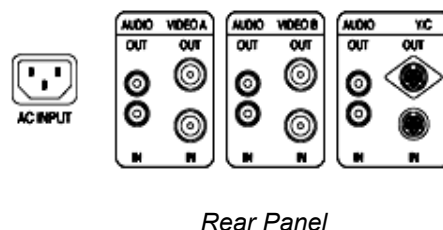

The **CM19XA**, high resolution colour video monitor with audio, is designed for use with CCTV type cameras.

The **CM19XA** produces high resolution, high contrast pictures on a 14-inch diagonal screen. The high level of performance, crisp and clear images make the monitors ideal for use with colour quads and multiplexers.

The cabinet is made of steel for ruggedness and durability, and with the exception of the picture tube, the circuitry is all solid-state. The **CM19XA** is also feature looping video input /output.

The controls for Sharpness, Tint, Colour, Brightness, Contrast, Volume and Video are by OSD Menu (On- Screen Display).

The **CM19XA** is an excellent choice when you require a rugged, compact colour monitor. The exquisite and reliable design of this monitor will provide years of trouble-free operation.

Model	Description
CM19XA	19" High Resolution Colour Monitor with Audio