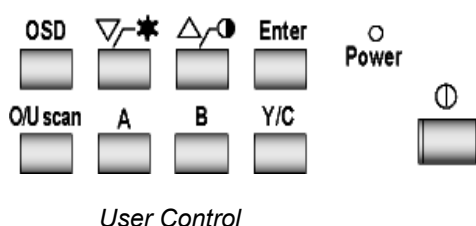

The **CM19XA**, high resolution colour video monitor with audio, is designed for use with CCTV type cameras.

The **CM19XA** produces high resolution, high contrast pictures on a 14-inch diagonal screen. The high level of performance, crisp and clear images make the monitors ideal for use with colour quads and multiplexers.

The cabinet is made of steel for ruggedness and durability, and with the exception of the picture tube, the circuitry is all solid-state. The **CM19XA** is also feature looping video input /output.

The controls for Sharpness, Tint, Colour, Brightness, Contrast, Volume and Video are by OSD Menu (On- Screen Display).

The **CM19XA** is an excellent choice when you require a rugged, compact colour monitor. The exquisite and reliable design of this monitor will provide years of trouble-free operation.

Model	Description
CM19XA	19" High Resolution Colour Monitor with Audio