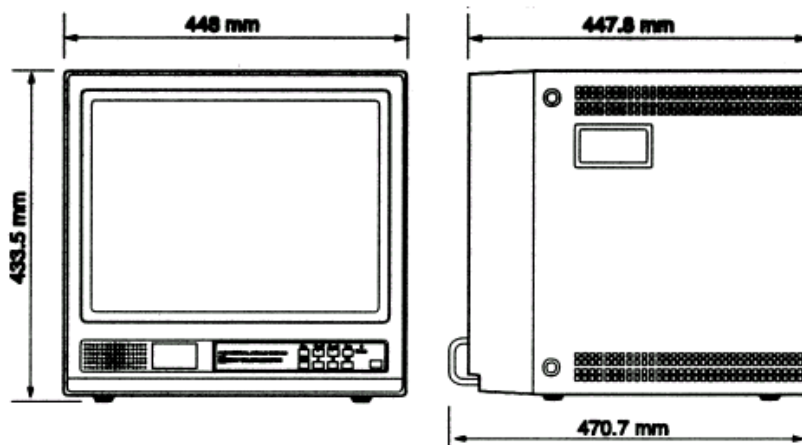

CH-19DXA 19" Hi-Res Colour Monitor with Audio

KROMATELECOM

Specifications

MODEL	CM19XA 19" High Resolution Colour Monitor with Audio
System	PAL / NTSC
Picture tube	19 inch CRT, 0.27mm pitch
Horizontal Resolution	More than 800TV lines (center)
Video input	Composite 1Vp-p 75 Ω
Video Connections	Video BNC in x 2, Y/C in x 1 Video BNC out x 2, Y/C out x 1
Subcarrier Frequency	4.433618MHz ± 500Hz(room temperature,PAL)
Sync.Range	3.579545 MHz ± 500Hz(room temperature, NTSC)
Horizontal Frequency	15.625KHz (PAL)
Stability	15.734KHz (NTSC)
Vertical Frequency	50Hz (PAL)
Stability	60Hz (NTSC)
Aspect Ratio	4:3
Power Consumption	95Watts (Maximum)
Power Requirments	Free Voltage 100V ~ 230V, 50/60Hz
Operating Humidity Condition	10% ~ 90%
Operating Temperature Range	-10°C ~ +50°C
Audio Connections	RCA in x 3 RCA out x 3
Dimensions (W x H x D)	Packing: 575 x 550 x 590 mm Product: 448 x 433.5 x 447.8 mm
Weight	Net: approx. 25Kg Gross: approx. 30Kg
Construction	Metal cabinet
Front Control	Power ON/OFF, O/U scan, OSD controls

Weights and dimensions are approximate
Design and specifications subject to change without notice

KROMA T E L E C O M

Polígono Industrial de Alcobendas – C/La Granja, 80

28108 MADRID – SPAIN

TFN: 34 91 661 45 14 FAX: 34 91 661 58 75

<http://www.kromatelecom.com>

E-mail: sales@kromatelecom.com