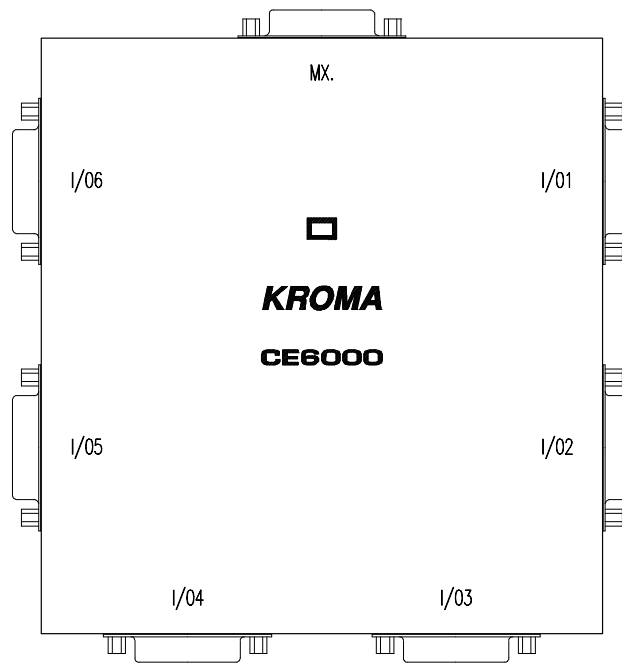

KROMA TELECOM

CE6000 – Interface for line-combining

This interface adds up to six 4-wire external audio sources into one output, so it saves ports in the matrix. Very useful for CCUs (cameramen). With a power led.

PIN	CE 6000 SUBD 15 FEMALE
1	AUDIO OUT TO MATRIX +
3, 4	GROUND
12	AUDIO IN FROM MATRIX +
2	AUDIO OUT TO MATRIX. -
11	AUDIO IN FROM MATRIX. -
6	-V
5	+V

PIN	CE6000 SUBD 15 MALE
1	AUDIO IN FROM CCUs +
3, 4	GROUND
12	AUDIO OUT TO CCUs +
2	AUDIO IN FROM CCUs -
11	AUDIO OUT TO CCUs -
6	-V
5	+V