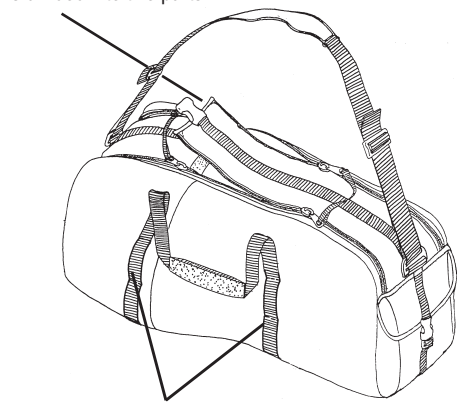

OPTIONS

- KT/VG-MDK-10, KT/VG-MDK-20, Modi-Vers Kits

See flip side for Camera Reference Chart

Development & production by KATA Ltd.
POB 4253 Jerusalem, Israel 91042
Tel: +972-2-5388844
Fax: +972-2-5388845
www.kata-bags.com
Info: technical@kata-bags.com
Sales: video@kata-bags.com

KATA. A SIMPLE CASE OF BETTER DESIGN.