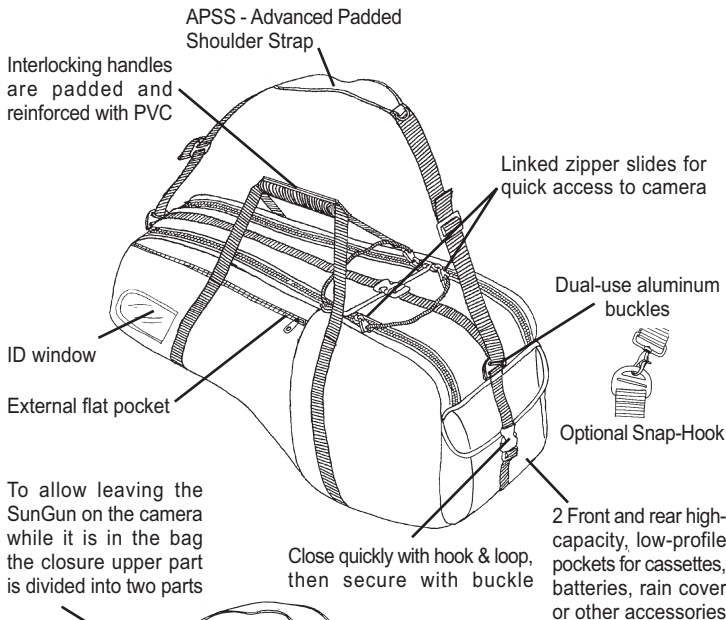

## CCC-1

ORDER CODE KT / VA-002-1	L 27.2" 69 cm	W 9.1-6.7" 23-17 cm	H 11-9.8" 28-25 cm	Wt. 5.9 lbs 2.7 Kg
-----------------------------	------------------	------------------------	-----------------------	-----------------------

This compact carrying case offers the best protection for your camera. Designed to hold a camera with battery and lens installed, the **CCC-1** is fully streamlined with no protruding pockets or bulges. The **CCC-1** now has a Modi-Vers divider that can be placed width-wise in the bag for custom fit. It prevents the camera from moving around and creates a compartment for equipment or accessories. Other features include ample internal and external pockets. An aluminum stave reinforces the **CCC's** top flap to protect the viewfinder and on-camera mic.