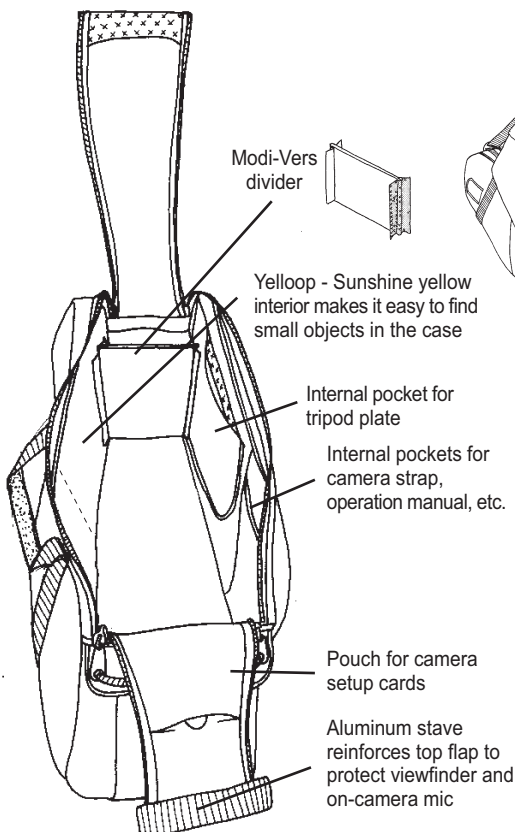

OPTIONS

- KT/VG-MDK-10, KT/VG-MDK-20, Modi-Vers Kits

See flip side for Camera Reference Chart

Development & production by KATA Ltd.
POB 4253 Jerusalem, Israel 91042
Tel: +972-2-5388844
Fax: +972-2-5388845
www.kata-bags.com
Info: technical@kata-bags.com
Sales: video@kata-bags.com

KATA. A SIMPLE CASE OF BETTER DESIGN.