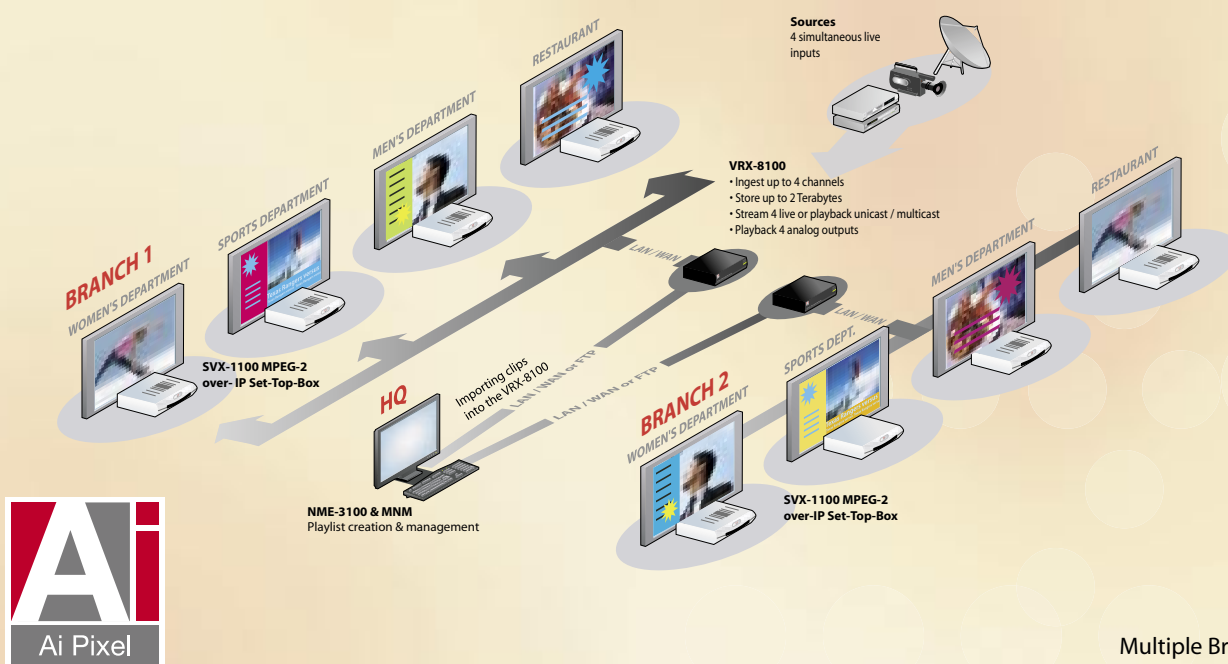

The RVA-3900 is the foundation for all Ai-Pixel's dynamic digital signage solutions and enables companies to control, and therefore profit from, the process of delivering multiple channels of DVD-quality video and multimedia assets over-IP to one or hundreds of displays. A centrally (or locally) located management suite enables users to program each channel using a Playlist which allows for easy drag and drop of video clips to be played.

Multiple Branches Solution

RVA-3900

Dynamic Digital Signage Solution

System Highlights

GENERIC

- Multiple channel MPEG-2 DVD-quality content creation and distribution
- Simple and intuitive operation for quick content creation without the need for external resources
- Play DVD-quality content
- Supports NTSC and PAL
- Unicast or multicast streaming
- Ingest 4 simultaneous channels while streaming 4 streams, while playing out 4 streams, while editing, while exporting, while managing contents
- Full network operation – remote or local

MANAGEMENT

- Manage the RVA-3900 remotely over the LAN or the Internet
- Schedule playout of clips and media with the RVA-3900 Playlist software
- Manage 4 simultaneous streaming channels with a drag and drop interface
- Manage 4 simultaneous playout channels with a drag and drop interface
- Schedule automatic backup of contents onto an external network-attached server

DELIVERY

- Distribute content over the LAN or the Internet
- Stream and playback up to 8 simultaneous channels
- Playback locally or remotely over a network
- Display content on a normal or plasma TV using the SVX-1100 MPEG-2 over-IP Set-Top-Box