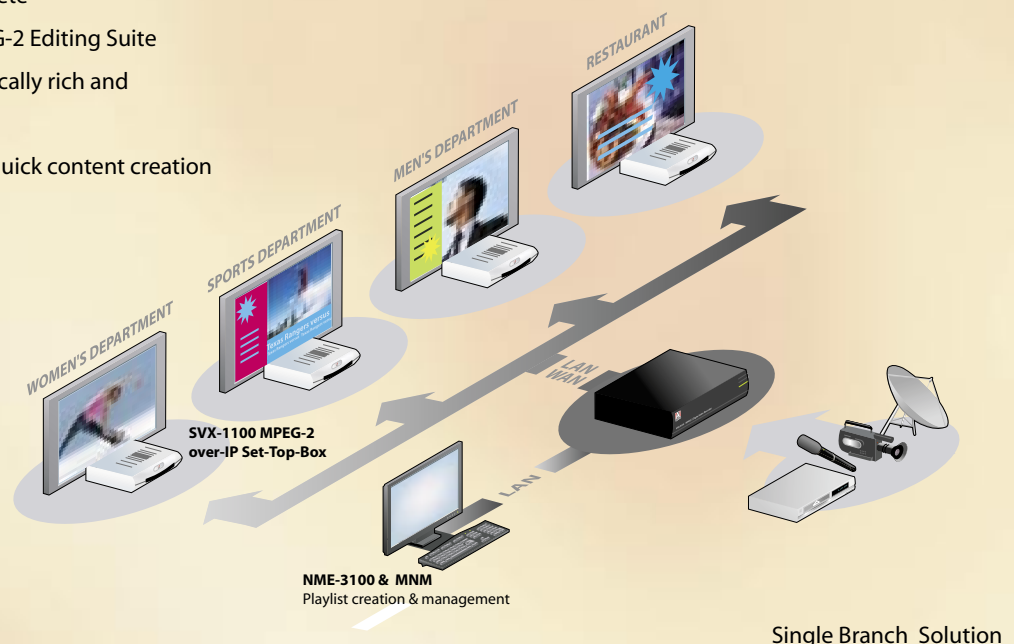

Multiple Branches Solution

RVA-3900

Dynamic Digital Signage Solution

System Highlights

GENERIC

- Multiple channel MPEG-2 DVD-quality content creation and distribution
- Simple and intuitive operation for quick content creation without the need for external resources
- Play DVD-quality content
- Supports NTSC and PAL
- Unicast or multicast streaming
- Ingest 4 simultaneous channels while streaming 4 streams, while playing out 4 streams, while editing, while exporting, while managing contents
- Full network operation – remote or local

CONTENT CREATION

- Ingest any analog media – Camera, VCR in 4 channels simultaneously
- Ingest any digital media – DVD, computer media files (avi, divx, xvid, MPEG-1, MPEG-2, Quick Time, real)
- Ingest any images – Jpeg, Gif
- Overlay images, text, graphical shapes
- Change text easily, Save, Load, Delete
- Edit content with the Native MPEG-2 Editing Suite
- Drag and drop interfaces – graphically rich and easy-to-use
- Simple operation allows for very quick content creation

MANAGEMENT

- Manage the RVA-3900 remotely over the LAN or the Internet
- Schedule playout of clips and media with the RVA-3900 Playlist software
- Manage 4 simultaneous streaming channels with a drag and drop interface
- Manage 4 simultaneous playout channels with a drag and drop interface
- Schedule automatic backup of contents onto an external network-attached server

DELIVERY

- Distribute content over the LAN or the Internet
- Stream and playback up to 8 simultaneous channels
- Playback locally or remotely over a network
- Display content on a normal or plasma TV using the SVX-1100 MPEG-2 over-IP Set-Top-Box